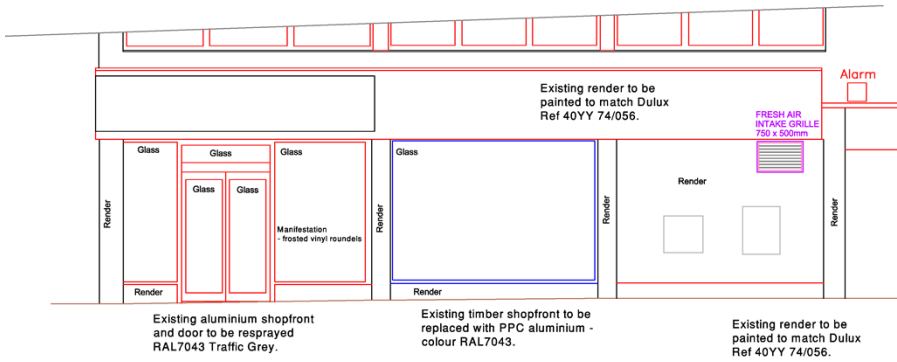

Front (Park Road South) Elevation

Datum 48.00m

Side (West Street) Elevation

Datum 48.00m